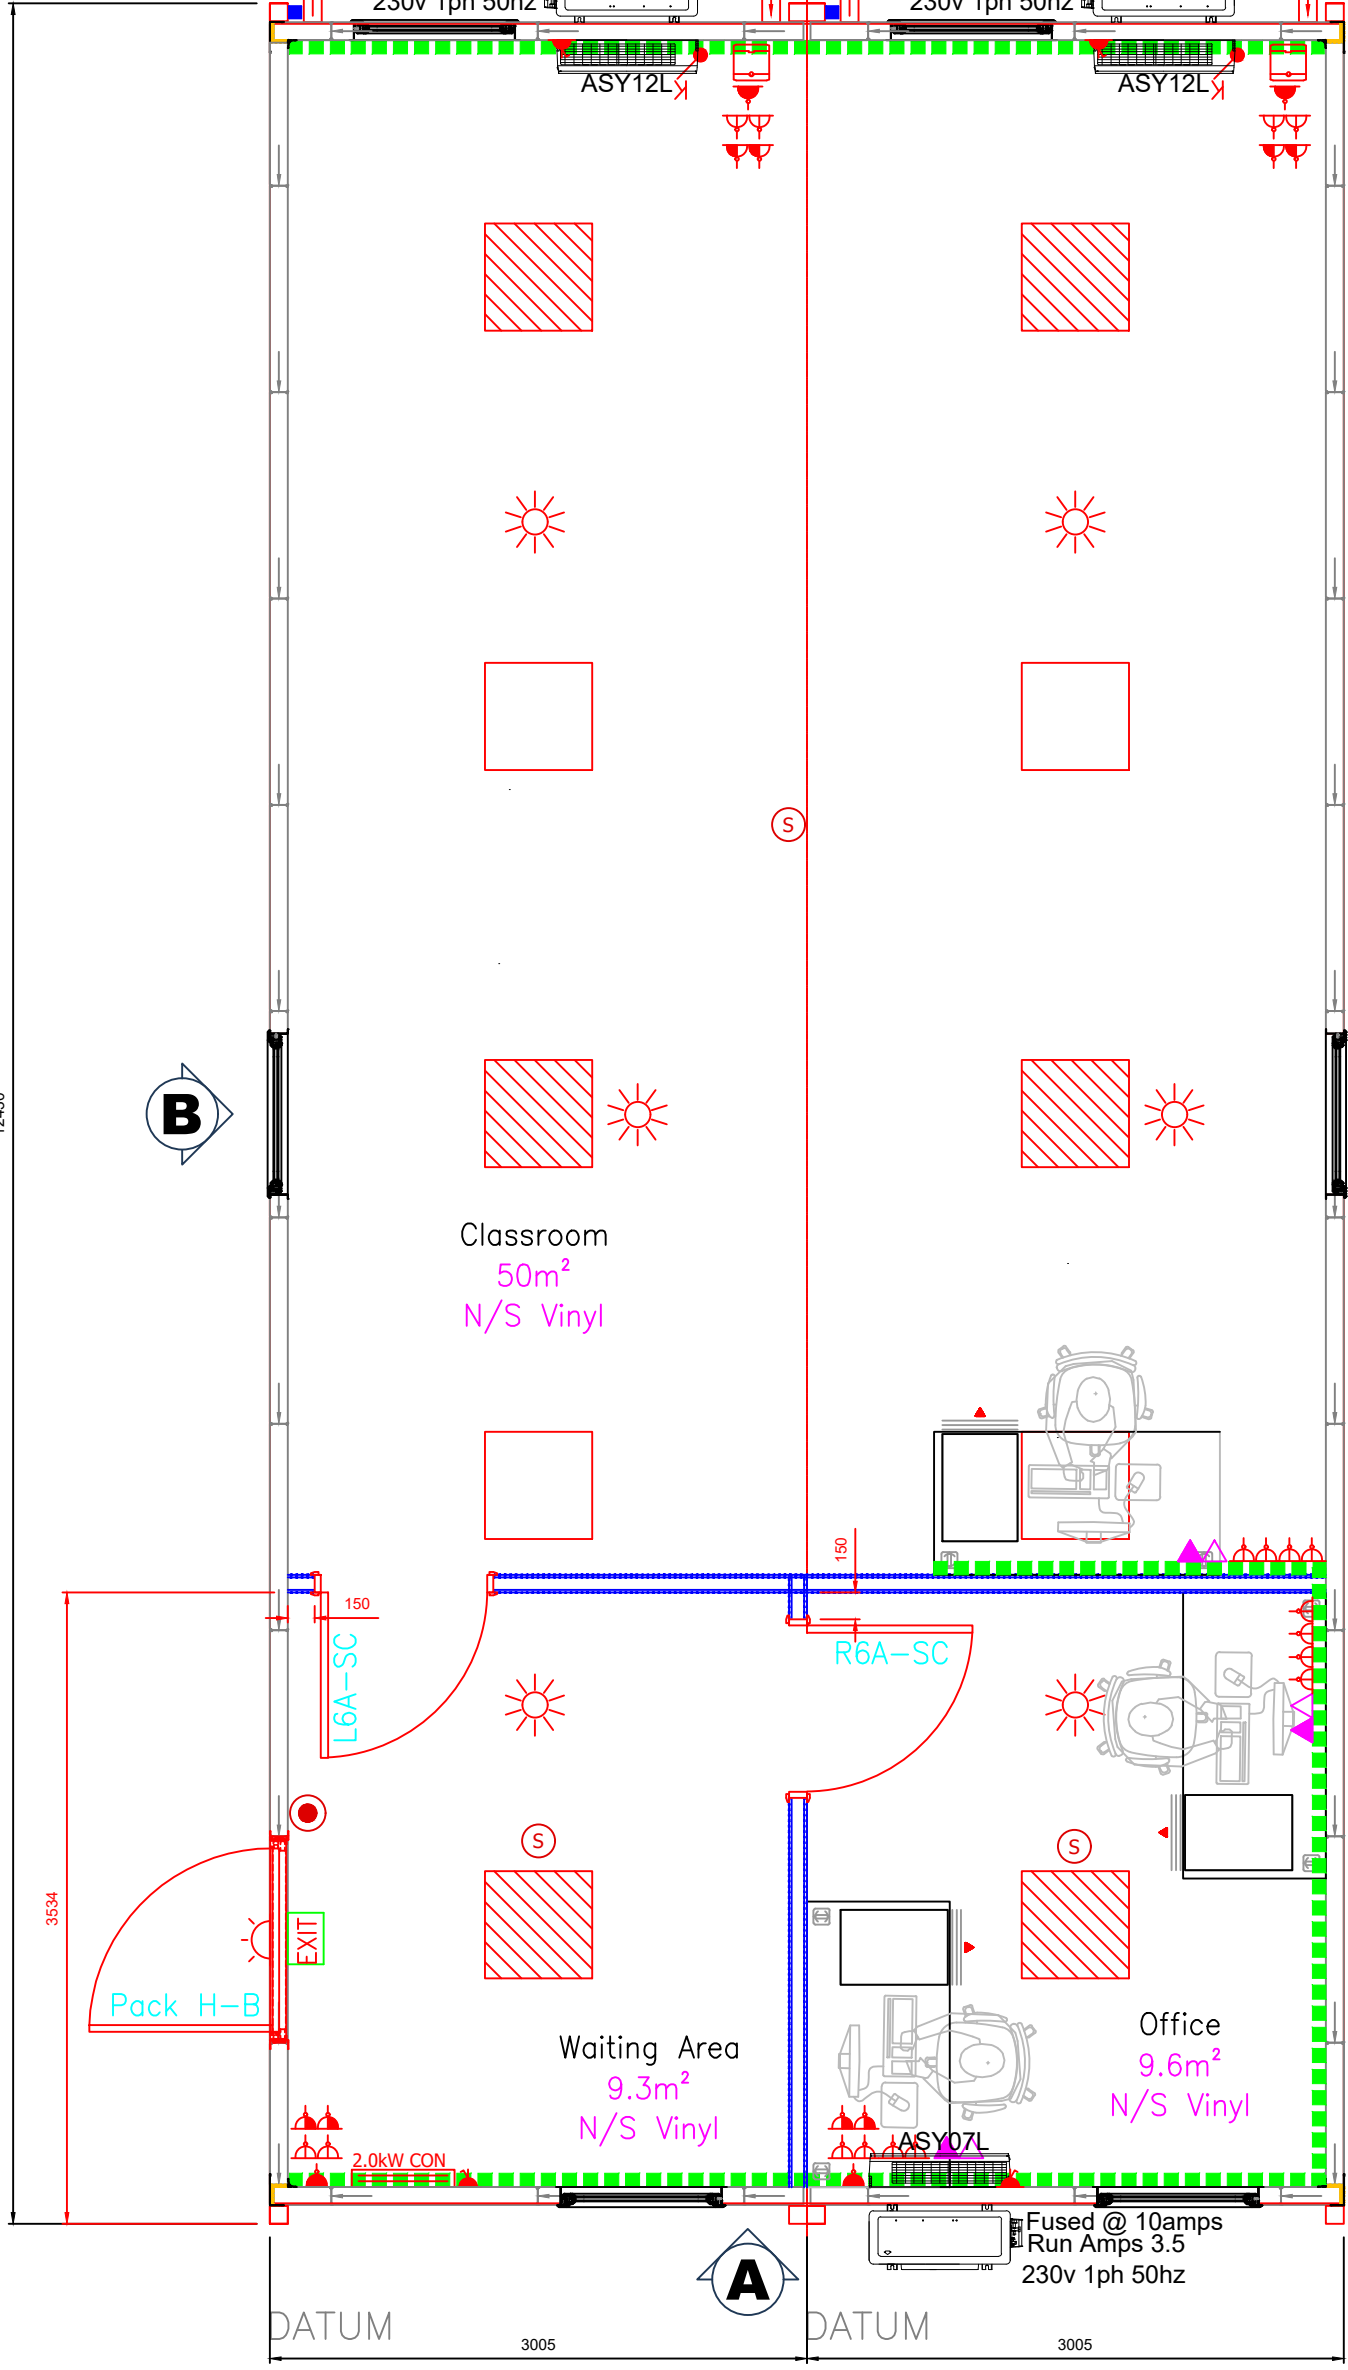

Bay No: 1
TLP Plant No: 1141

Bay No: 2
TLP Plant No: 1138

AOYG12L
Fused @ 10amps
Run Amps 6.3
230v 1ph 50hz

AOYG12L
Fused @ 10amps
Run Amps 6.3
230v 1ph 50hz

DATUM

3005

DATUM

3005

Fused @ 10amps
Run Amps 3.5
230v 1ph 50hz

Classroom
50m²
N/S Vinyl

Waiting Area
9.3m²
N/S Vinyl

Office
9.6m²
N/S Vinyl

Pack H-B

L6A-SC

R6A-SC

2.0kW CON

ASY12L

ASY12L

ASY07L

12430

3534

150

150

(S)