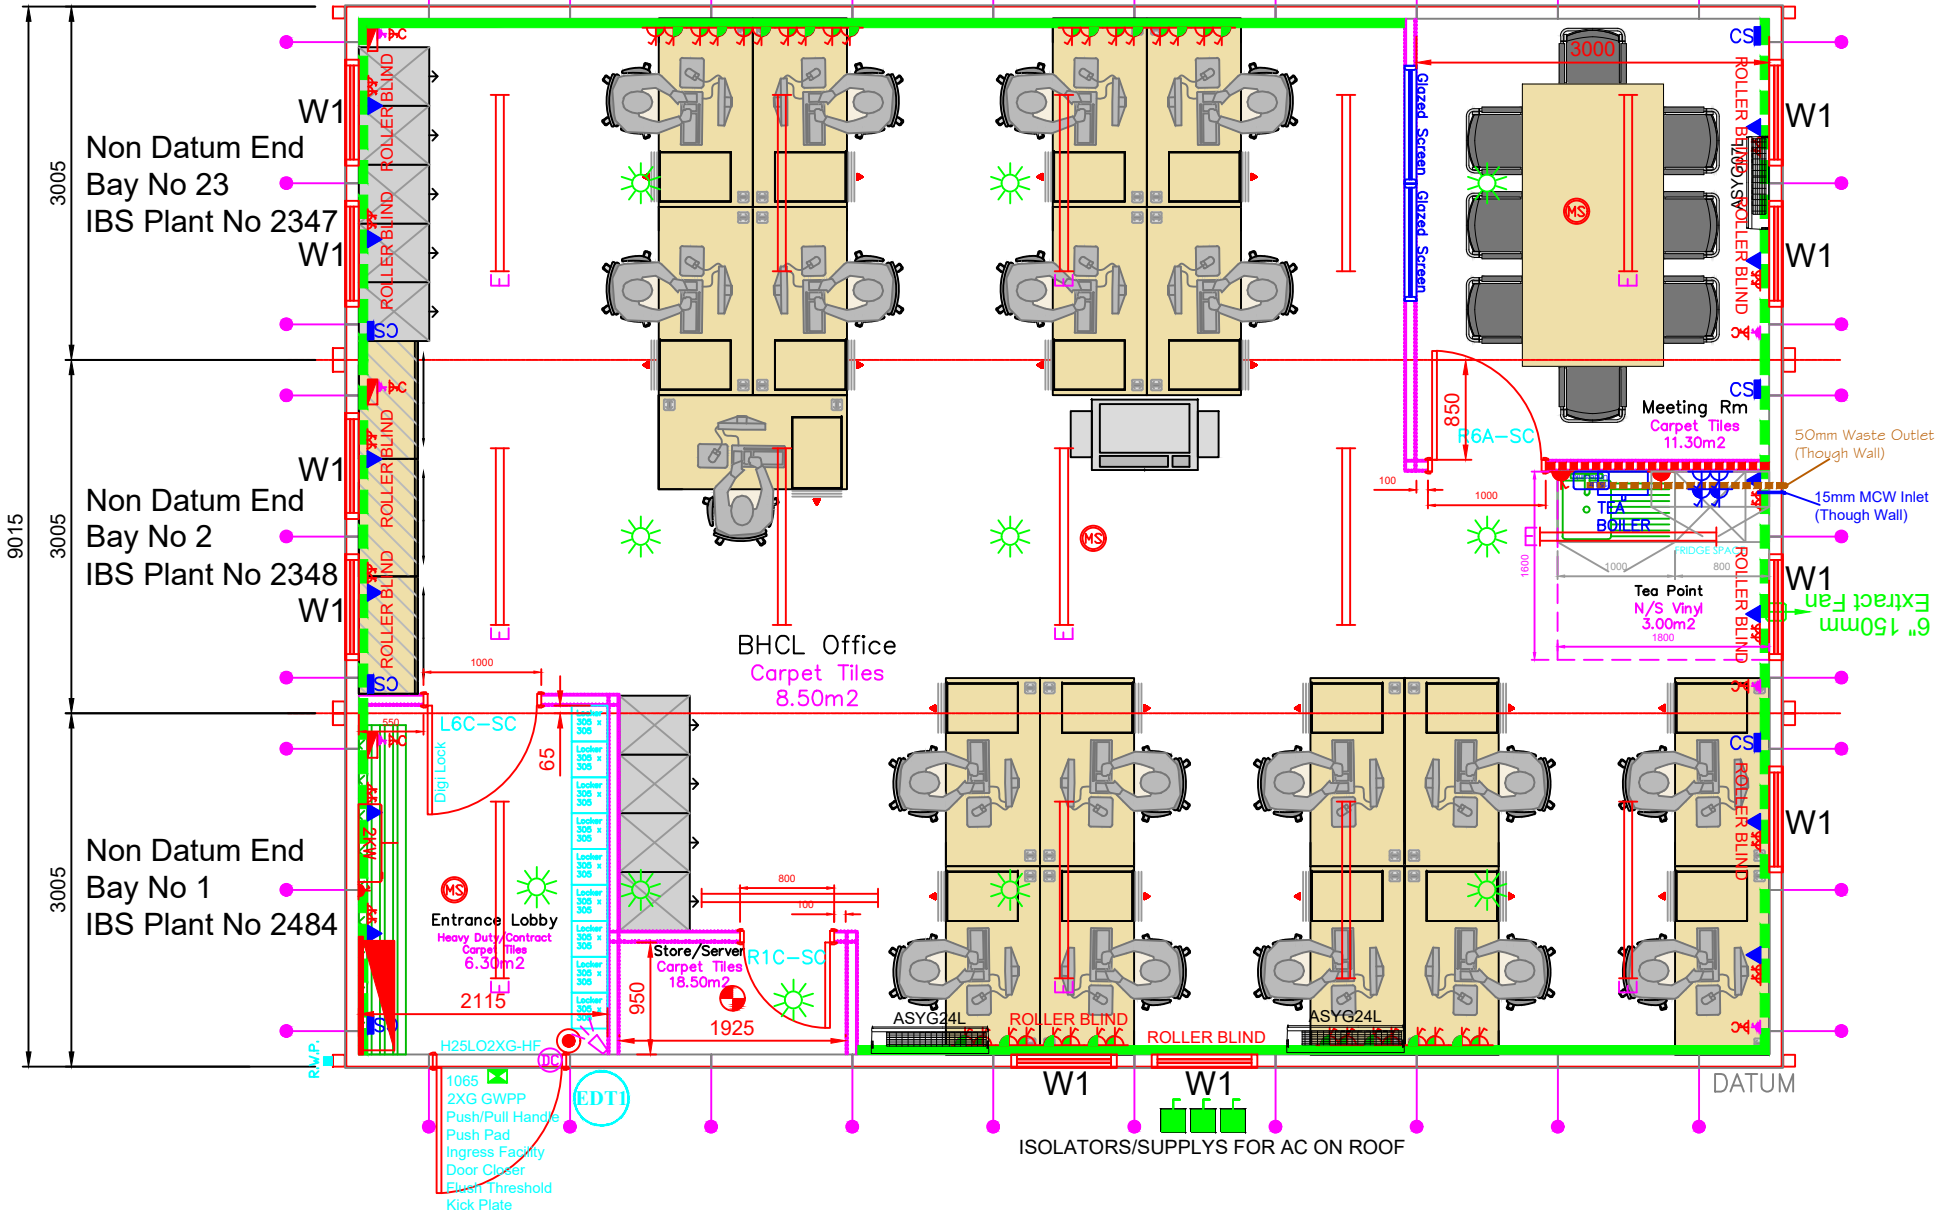

12430

MONO PITCH TO ROOF

Non Datum End
Bay No 23
IBS Plant No 2347

Non Datum End
Bay No 2
IBS Plant No 2348

Non Datum End
Bay No 1
IBS Plant No 2484

BHCL Office
Carpet Tiles
8.50m²

Meeting Rm
Carpet Tiles
11.30m²

Tea Point
N/S Vinyl
3.00m²

Entrance Lobby
Heavy Duty Contract
Carpet Tiles
6.30m²

Store/Server
Carpet Tiles
18.50m²

ISOLATORS/SUPPLYS FOR AC ON ROOF

1065
2XG GWPP
Push/Pull Handle
Push Pad
Ingress Facility
Door Closer
Elwan Threshold
Kick Plate

50mm Waste Outlet
(Though Wall)

15mm MCW Inlet
(Though Wall)

6" 150mm
Extract Fan