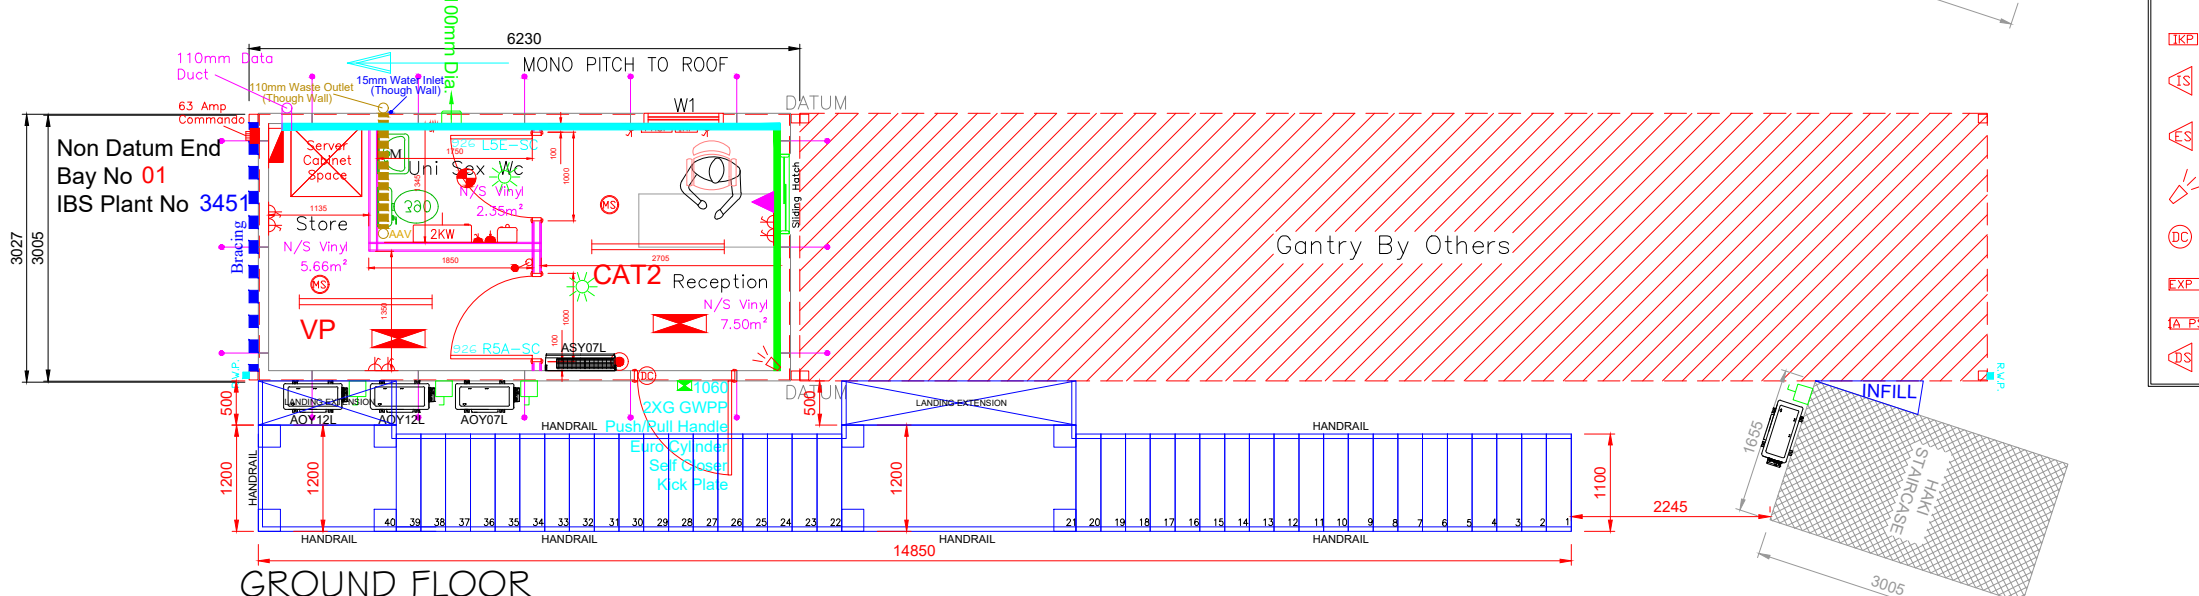

SECOND FLOOR

FIRST FLOOR

GROUND FLOOR

CONVENTIONAL FIRE ALARM LEGEND

	FIRE ALARM CONTROL PANEL
	FIRE ALARM PUSH POINT
	FIRE ALARM BELL
	MULTI SENSOR
	MULTISENSOR C/W SOUNDER
	FLASHING BEACON

Fire alarm system designed and installed to comply with the requirements of BS5839.

INTRUDER ALARM

	INTRUDER ALARM CONTROL PANEL
	INTRUDER ALARM KEY PAD
	INTERNAL SOUNDER
	EXTERNAL SOUNDER
	DT DETECTOR
	MAGNETIC DOOR CONTACT
	8 ZONE EXPANDER UNIT
	1 AMP POWER SUPPLY
	DECOY SOUNDER BOX