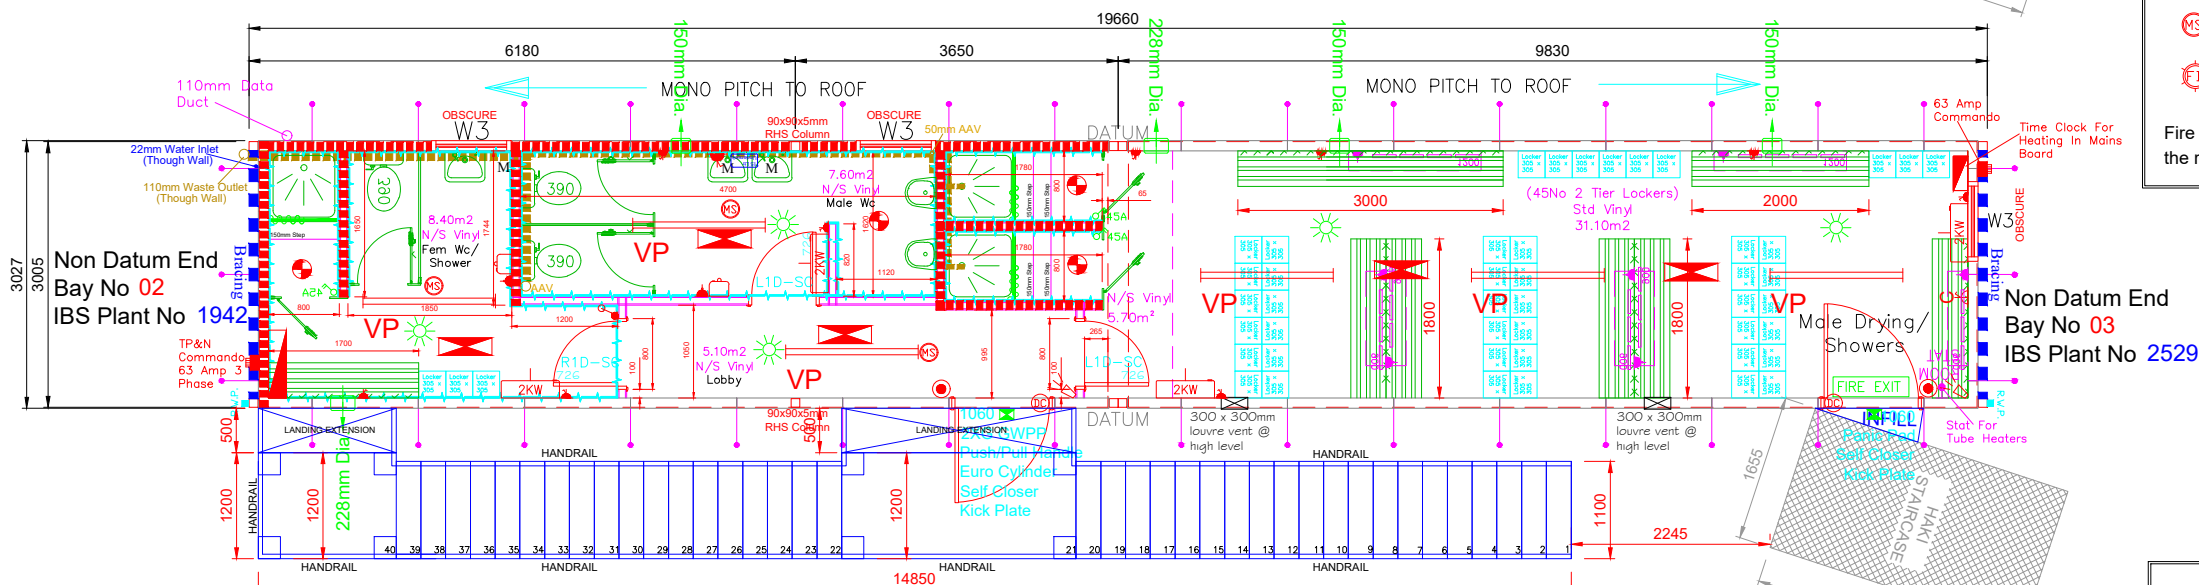

SECOND FLOOR

FIRST FLOOR

GROUND FLOOR

CONVENTIONAL FIRE ALARM LEGEND

	FIRE ALARM CONTROL PANEL
	FIRE ALARM PUSH POINT
	FIRE ALARM BELL
	MULTI SENSOR
	MULTISENSOR C/W SOUNDER
	FLASHING BEACON

Fire alarm system designed and installed to comply with the requirements of BS5839.

INTRUDER ALARM

	INTRUDER ALARM CONTROL PANEL
	INTRUDER ALARM KEY PAD
	INTERNAL SOUNDER
	EXTERNAL SOUNDER
	DT DETECTOR
	MAGNETIC DOOR CONTACT
	8 ZONE EXPANDER UNIT
	1 AMP POWER SUPPLY
	DECOY SOUNDER BOX