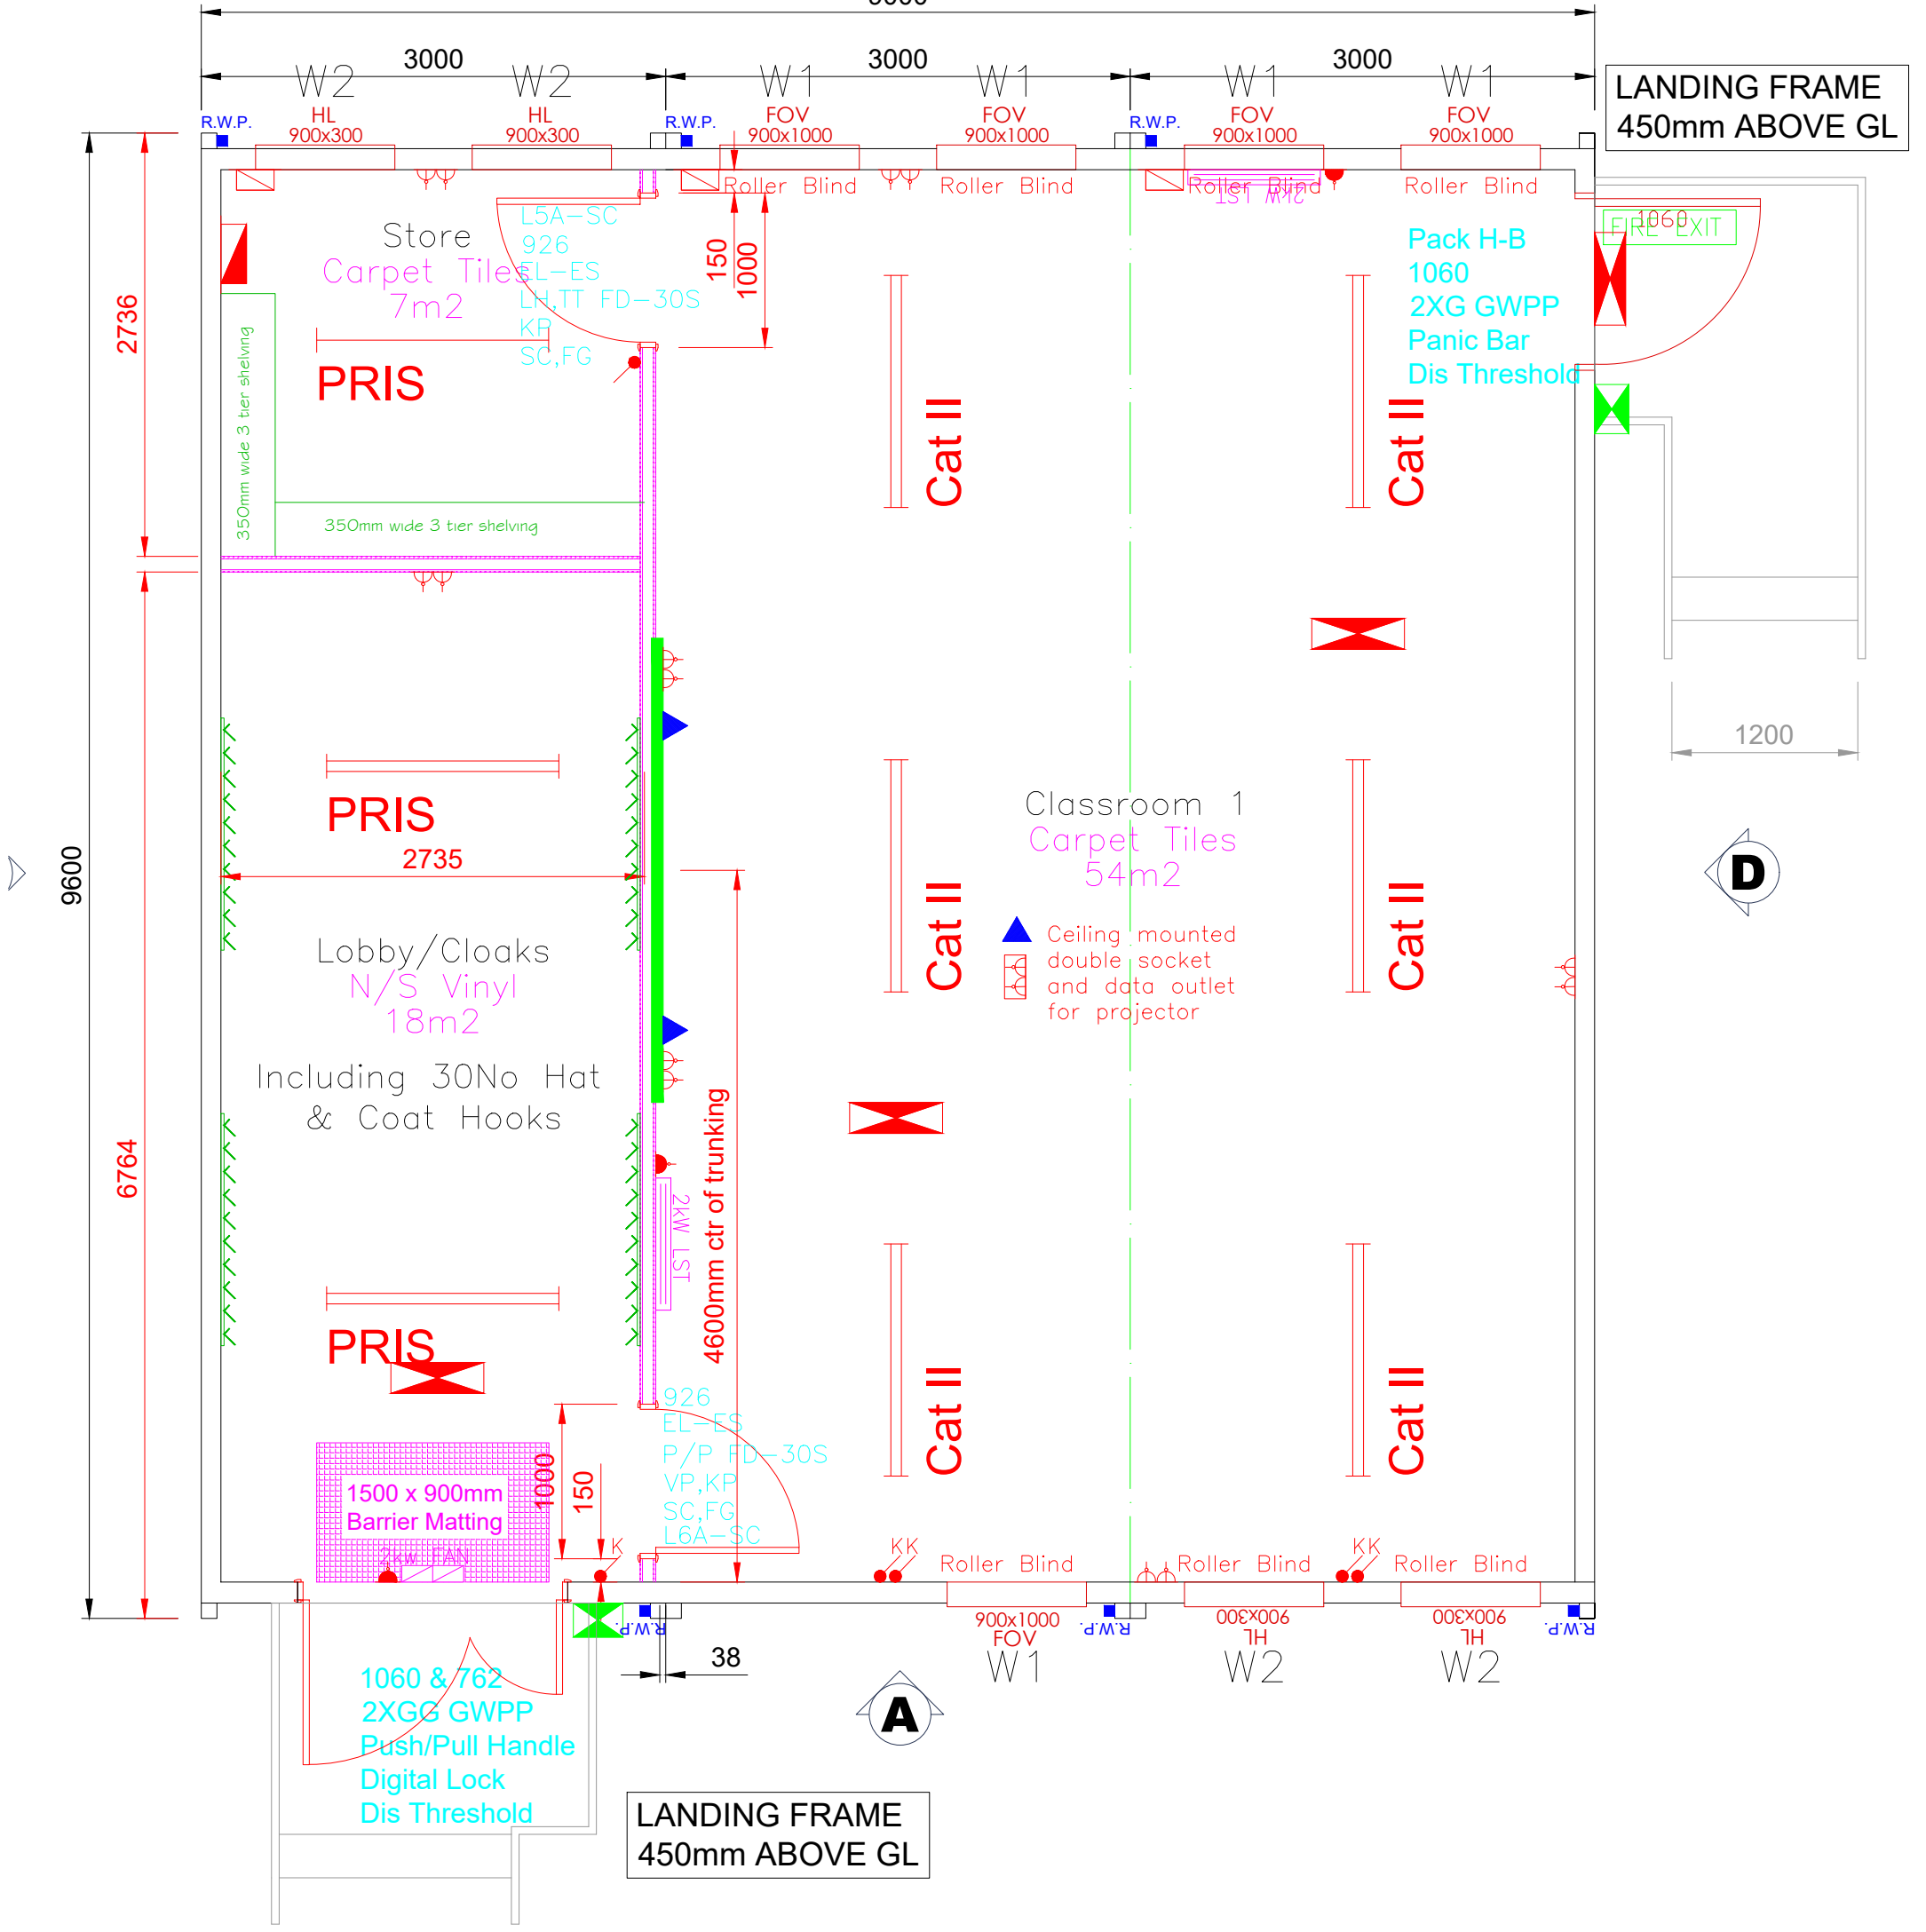

Bay No 1
PM Plant No 7005

Bay No 2
PM Plant No 7002

Bay No 3
PM Plant No 7003

9000

LANDING FRAME
450mm ABOVE GL

FIRE EXIT

Pack H-B
1060
2XG GWPP
Panic Bar
Dis Threshold

Store
Carpet Tiles
7m2
PRIS

PRIS
2735

Lobby/Cloaks
N/S Vinyl
18m2
Including 30No Hat
& Coat Hooks

PRIS

1500 x 900mm
Barrier Matting

1060 & 762
2XG GWPP
Push/Pull Handle
Digital Lock
Dis Threshold

Classroom 1
Carpet Tiles
54m2

▲ Ceiling mounted
double socket
and data outlet
for projector

Cat II

Cat II

Cat II

Cat II

Cat II

Cat II

A

D

LANDING FRAME
450mm ABOVE GL

9600

2736

6764

W2 3000

W2 3000

W1 3000

W1 3000

W1 3000

R.W.P.

HL 900x300

HL 900x300

R.W.P.

FOV 900x1000

FOV 900x1000

R.W.P.

FOV 900x1000

FOV 900x1000

Roller Blind

Roller Blind

Roller Blind

Roller Blind

350mm wide 3 tier shelving

L5A-SC
926
EL-ES
L5, TT, FD-30S
KP
SC, FG

150

1000

350mm wide 3 tier shelving

350mm wide 3 tier shelving

350mm wide 3 tier shelving

350mm wide 3 tier shelving

4600mm ctr of trunking

2kW LST

926

EL-ES
P/P FD-30S
VP, KP
SC, FG
L6A-SC

KK

Roller Blind

Roller Blind

Roller Blind

W1 900x1000

W2 900x300

W2 900x300

R.W.P.

38

1200